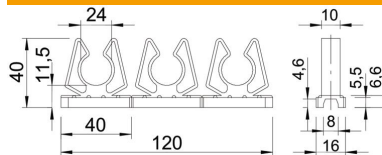

Technical data sheet

Series terminal clip

Item number: 2259818

Individually separable, for pushing into profile rails.

PE Polyethylene

Master data

Item number	2259818
Type	2036 42 NL CW
Description 1	Series terminal clip
Manufacturer	OBO
Dimension	1 Zoll
Colour	Cream; RAL 9001
Material	Polyethylene
Smallest sales unit	25
Unit of quantity	Piece
Weight	2.29 kg
Weight unit	kg/100 pc.

Dimensions

Dimension A	40 mm
Dimension B	120 mm
Dimension H	40 mm
Dimension H1	11.5 mm

Technical data

Number of cables/pipes	1
Number of clips per strip	3
Version for	Closed

Technical data sheet

Series terminal clip

Item number: 2259818

Technical data

Fastening type	Rail fastening
for rail with slot width (with interval), max.	12 mm
for rail with slot width (with interval), min.	11 mm
Suitable in fire protection area	no
Halogen-free	yes
Plastic-covered	no
Impact-resistant	no
Clamping range D, max.	24 mm
Clamping range D, min.	24 mm
UV-resistant	no