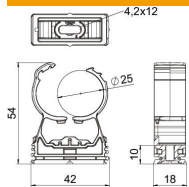

PA Polyamide

Master data

Item number	2147312
Type	PQ-25 LGR
Description 1	proQuick clip
Manufacturer	OBO
Dimension	24-28mm
Colour	Light grey; RAL 7035
Material	Polyamide
Smallest sales unit	50
Unit of quantity	Piece
Weight	0.92 kg
Weight unit	kg/100 pc.

Technical data sheet

proQuick clip, light grey

Item number: 2147312

Dimensions

Technical data

Expandable	yes
Number of cables/pipes	1
Fastening type	Screw hole
Breaking load	0.85 kN
Closed	yes
Halogen-free	yes
With inlay	no
Nominal size	25-28
Snap system	yes
Pipe/cable diameter, max.	28 mm
Pipe/cable diameter, min.	24 mm
Clamping range D, max.	28 mm
Clamping range D, min.	24 mm
Permitted temperature range, max.	60 °C
Permitted temperature range, min.	-15 °C
UV-resistant	yes