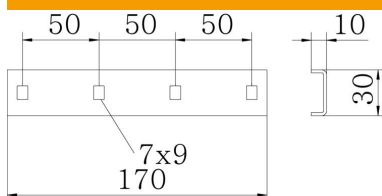

Technical data sheet

Connector ALU

Item number: 7103552

Straight connector to connect cable ladders and fittings with a side height of 25 mm.
The bolt fastening ensures the continuity of the equipotential bonding.

Alu Aluminium

Master data

Item number	7103552
Type	SLV 42 ALU
Description 1	Straight connector with bolts
Description 2	for cable ladder SL 42
Manufacturer	OBO
Material	Aluminium
Smallest sales unit	20
Unit of quantity	Piece
Weight	4.951 kg
Weight unit	kg/100 pc.

Dimensions

Dimension	170x30
Length	170 mm
Width	30 mm
Height	10 mm

Technical data sheet

Connector ALU

Item number: 7103552

Technical data

Version for	Straight connector
Maintain electrical functions	no
Suitable for mesh cable tray	no
Suitable for cable ladder	yes
Suitable for cable tray	no
Suitable for cable tray system height	25 mm
Adjustable connector, horizontal	no
Articulated connector, vertical	no
Rustproof steel, pickled	no
Connection type	Screw connector