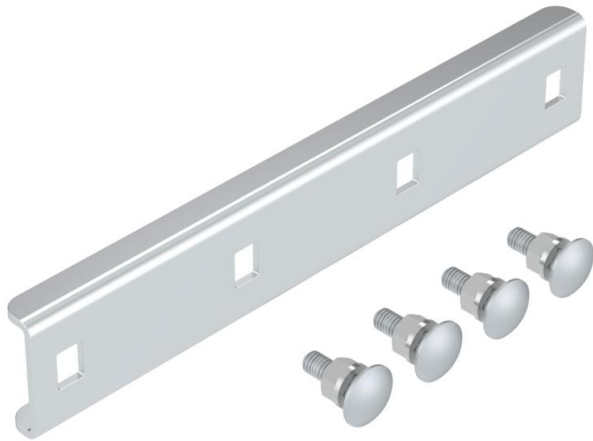

Technical data sheet

Connector ALU

Item number: 7103552

Straight connector to connect cable ladders and fittings with a side height of 25 mm.
The bolt fastening ensures the continuity of the equipotential bonding.

Alu Aluminium

Master data

Item number	7103552
Type	SLV 42 ALU
Description 1	Straight connector with bolts
Description 2	for cable ladder SL 42
Manufacturer	OBO
Material	Aluminium
Smallest sales unit	20
Unit of quantity	Piece
Weight	4.951 kg
Weight unit	kg/100 pc.

Dimensions

Dimension	170x30
Length	170 mm
Width	30 mm
Height	10 mm

Technical data sheet

Connector ALU

Item number: 7103552

Technical data

Version for	Straight connector
Maintain electrical functions	no
Suitable for mesh cable tray	no
Suitable for cable ladder	yes
Suitable for cable tray	no
Suitable for cable tray system height	25 mm
Adjustable connector, horizontal	no
Articulated connector, vertical	no
Rustproof steel, pickled	no
Connection type	Screw connector