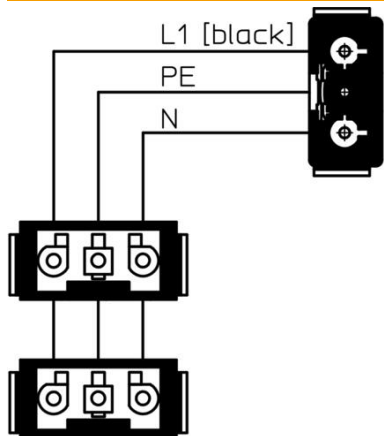

Technical data sheet

Junction box T 100, with Wieland connector and socket 1S3+2B3

Item number: 2007876

Junction box with Wieland connector 1S4+3B3 for the connection of cables and lines indoors and in protected outdoor areas. Rectangular design with knock-out entries to the sides and knock-out entries in the bottom. Suitable for wall and ceiling mounting and on mounting panels. With the option of fastening inside and to mount via the corner domes. Cover with quick lock, sealable. Made from halogen-free and UV-resistant materials.

Technical data sheet

Junction box T 100, with Wieland connector and socket 1S3+2B3

Item number: 2007876

Dimensions

Length	150 mm
Width	116 mm
Height	67 mm

Technical data

Expandable	yes
No. of entries	4
Type of insertion...	Strain relief entries for direct penetrations for cable diameters of 7-21 mm
Type of housing penetration	Pre-marking
Measured insulation voltage V_i	500 V
Equipment	Miscellaneous
Cover	Not transparent
Cover fastening	Screwed
Entry from rear	yes
Entries	4
Explosion-tested version	no
Flame-resistant	acc. to VDE 0471/DIN 695 Part 2-1, test temperature 650°C
Shape	Rectangular
Maintain electrical functions	Without
For Ex zone	Without
For Ex zone gas	Without
For Ex zone dust	Without
Halogen-free	yes
Clear internal dimensions	136x102x57 mm
With screening	no
with lid	yes
Mounting type	Wall/ceiling mounting
Nominal cross-section, min.	2.5 mm ²
Nominal voltage	500 V
Sealable	yes
Protection rating	IP20
Permitted temperature range, max.	60 °C
Permitted temperature range, min.	-5 °C
Weatherproof	no