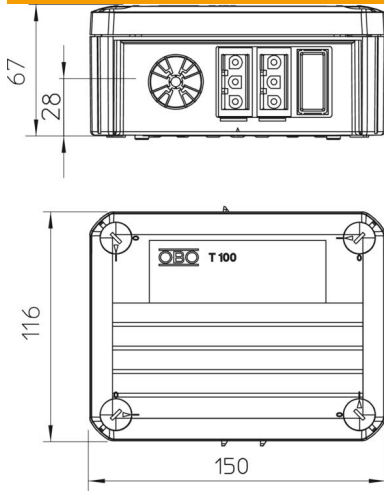

Junction box according to DIN EN 60670. Flame-resistant to DIN EN 60695/2/11, test temperature 650 °C.

Clear internal dimensions: 136x102x57 mm

PP Polypropylene

Master data

Item number	2007876
Type	T100 WS 1S3 2S3D
Description 1	Junction box
Description 2	with Wieland connector 1S3+2B3
Manufacturer	OBO
Dimension	150x116x67
Colour	Light grey; RAL 7035
Material	Polypropylene
Smallest sales unit	1
Unit of quantity	Piece
Weight	20.7 kg
Weight unit	kg/100 pc.

Technical data sheet

Junction box T 100, with Wieland connector and socket 1S3+2B3

Item number: 2007876

Dimensions

Length	150 mm
Width	116 mm
Height	67 mm

Technical data

Expandable	yes
No. of entries	4
Type of insertion...	Strain relief entries for direct penetrations for cable diameters of 7-21 mm
Type of housing penetration	Pre-marking
Measured insulation voltage V_i	500 V
Equipment	Miscellaneous
Cover	Not transparent
Cover fastening	Screwed
Entry from rear	yes
Entries	4
Explosion-tested version	no
Flame-resistant	acc. to VDE 0471/DIN 695 Part 2-1, test temperature 650°C
Shape	Rectangular
Maintain electrical functions	Without
For Ex zone	Without
For Ex zone gas	Without
For Ex zone dust	Without
Halogen-free	yes
Clear internal dimensions	136x102x57 mm
With screening	no
with lid	yes
Mounting type	Wall/ceiling mounting
Nominal cross-section, min.	2.5 mm ²
Nominal voltage	500 V
Sealable	yes
Protection rating	IP20
Permitted temperature range, max.	60 °C
Permitted temperature range, min.	-5 °C
Weatherproof	no