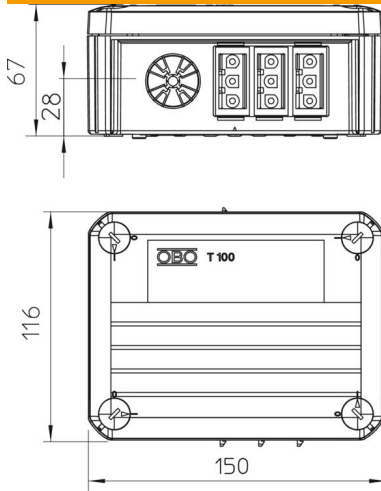

Junction box according to DIN EN 60670. Flame-resistant to DIN EN 60695/2/11, test temperature 650 °C.

Clear internal dimensions: 136x102x57 mm

PP Polypropylene

Master data

Item number	2007870
Type	T100 WS 1S3 3S3A
Description 1	Junction box
Description 2	with Wieland connector 1S4+3B3
Manufacturer	OBO
Dimension	150x116x67
Colour	Light grey; RAL 7035
Material	Polypropylene
Smallest sales unit	1
Unit of quantity	Piece
Weight	22.6 kg
Weight unit	kg/100 pc.

Technical data sheet

Junction box T 100, with Wieland connector and socket 1S4+3B3

Item number: 2007870

Dimensions

Length	150 mm
Width	116 mm
Height	67 mm

Technical data

Expandable	yes
No. of entries	4
Type of insertion...	Strain relief entries for direct penetrations for cable diameters of 7-21 mm
Type of housing penetration	Pre-marking
Measured insulation voltage V_i	500 V
Equipment	Miscellaneous
Cover	Not transparent
Cover fastening	Screwed
Entry from rear	yes
Entries	4
Explosion-tested version	no
Flame-resistant	acc. to VDE 0471/DIN 695 Part 2-1, test temperature 650°C
Shape	Rectangular
Maintain electrical functions	Without
For Ex zone	Without
For Ex zone gas	Without
For Ex zone dust	Without
Halogen-free	yes
Clear internal dimensions	136x102x57 mm
With screening	no
with lid	yes
Mounting type	Wall/ceiling mounting
Nominal cross-section, min.	2.5 mm ²
Nominal voltage	500 V
Sealable	yes
Protection rating	IP20
Permitted temperature range, max.	60 °C
Permitted temperature range, min.	-5 °C
Weatherproof	no