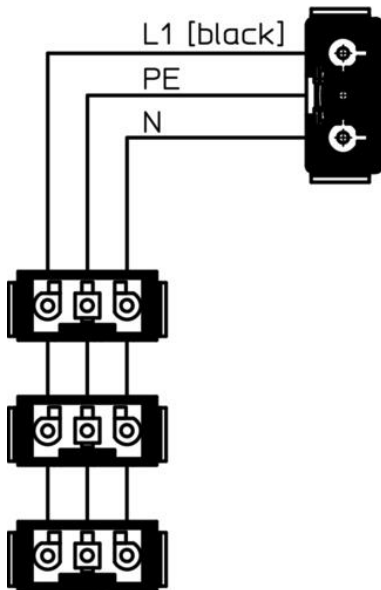

Technical data sheet

Junction box T 100, with Wieland connector and socket 1S4+3B3

Item number: 2007870

Junction box with Wieland connector 1S4+3B3 for the connection of cables and lines indoors and in protected outdoor areas. Rectangular design with knock-out entries to the sides and knock-out entries in the bottom. Suitable for wall and ceiling mounting and on mounting panels. With the option of fastening inside and to mount via the corner domes. Cover with quick lock, sealable. Made from halogen-free and UV-resistant materials.

Technical data sheet

Junction box T 100, with Wieland connector and socket 1S4+3B3

Item number: 2007870

Dimensions

Length	150 mm
Width	116 mm
Height	67 mm

Technical data

Expandable	yes
No. of entries	4
Type of insertion...	Strain relief entries for direct penetrations for cable diameters of 7-21 mm
Type of housing penetration	Pre-marking
Measured insulation voltage V_i	500 V
Equipment	Miscellaneous
Cover	Not transparent
Cover fastening	Screwed
Entry from rear	yes
Entries	4
Explosion-tested version	no
Flame-resistant	acc. to VDE 0471/DIN 695 Part 2-1, test temperature 650°C
Shape	Rectangular
Maintain electrical functions	Without
For Ex zone	Without
For Ex zone gas	Without
For Ex zone dust	Without
Halogen-free	yes
Clear internal dimensions	136x102x57 mm
With screening	no
with lid	yes
Mounting type	Wall/ceiling mounting
Nominal cross-section, min.	2.5 mm ²
Nominal voltage	500 V
Sealable	yes
Protection rating	IP20
Permitted temperature range, max.	60 °C
Permitted temperature range, min.	-5 °C
Weatherproof	no