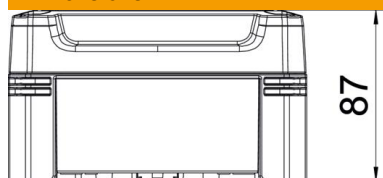

Junction box according to EN 60670. Impact resistance IK09 according to EN 50102. Protection rating IP67 according to EN 60529.

PC Polycarbonate

Master data

Item number	2005532
Type	X06C LGR-TR
Description 1	Empty Enclosure
Description 2	with transparent lid
Manufacturer	OBO
Dimension	150x116x86
Colour	Grey / transparent
Material	Polycarbonate
Smallest sales unit	1
Unit of quantity	Piece
Weight	33.1 kg
Weight unit	kg/100 pc.

Technical data sheet

Empty housing X 06

Item number: 2005532

Dimensions

Length	151 mm
Width	117 mm
Height	86 mm

Technical data

Extension option	no
Cover fastening	Screwed
Shape	Rectangular
Suitable for outdoor use	yes
Clear internal dimensions	137x105x68 mm
with lid	yes
Mounting type	Surface-mounted
Protection rating	IP67
Protection rating IK code	IK09
Protection class	II
Permitted temperature range, max.	60 °C
Permitted temperature range, min.	-5 °C
Transparent lid	yes
Weatherproof	yes