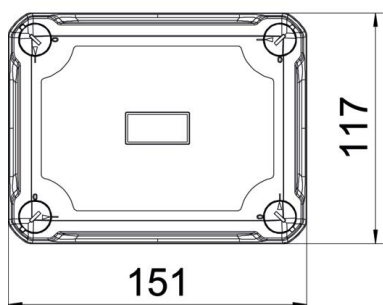

Technical data sheet

Empty housing X 06

Item number: 2005532

Junction box for the connection of cables and lines indoors and in outdoor areas. Rectangular design without entries. Suitable for wall and ceiling mounting with the option to fasten outside, inside or to mount via the corner domes. Particularly impact resistant with IK09. Transparent cover with quick lock, sealable. Made from halogen-free and UV-resistant materials.

Junction box according to EN 60670. Impact resistance IK09 according to EN 50102. Protection rating IP67 according to EN 60529.

PC Polycarbonate

Master data

Item number	2005532
Type	X06C LGR-TR
Description 1	Empty Enclosure
Description 2	with transparent lid
Manufacturer	OBO
Dimension	150x116x86
Colour	Grey / transparent
Material	Polycarbonate
Smallest sales unit	1
Unit of quantity	Piece
Weight	33.1 kg
Weight unit	kg/100 pc.

Technical data sheet

Empty housing X 06

Item number: 2005532

Dimensions

Length	151 mm
Width	117 mm
Height	86 mm

Technical data

Extension option	no
Cover fastening	Screwed
Shape	Rectangular
Suitable for outdoor use	yes
Clear internal dimensions	137x105x68 mm
with lid	yes
Mounting type	Surface-mounted
Protection rating	IP67
Protection rating IK code	IK09
Protection class	II
Permitted temperature range, max.	60 °C
Permitted temperature range, min.	-5 °C
Transparent lid	yes
Weatherproof	yes