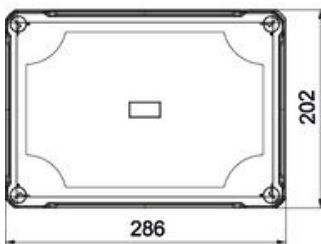

Technical data sheet

Junction box X 25 with main terminal block

Item number: 2005318

Junction box for the connection of cables and lines indoors and in outdoor areas. Rectangular design with knock-out entries. Suitable for wall and ceiling mounting with the option to fasten outside, inside or to mount via the corner domes. Particularly impact resistant with IK09. Cover with quick lock, sealable. Made from halogen-free and UV-resistant materials.

PC Polycarbonate

Master data

Item number	2005318
Type	X25 H25 GNP7 LGR
Description 1	Junction box
Description 2	Main line branch terminal
Manufacturer	OBO
Dimension	286x202x125
Colour	Light grey; RAL 7035
Material	Polycarbonate
Smallest sales unit	1
Unit of quantity	Piece
Weight	140 kg
Weight unit	kg/100 pc.

Technical data sheet

Junction box X 25 with main terminal block

Item number: 2005318

Dimensions

Length	286 mm
Width	202 mm
Height	126 mm

Technical data

Expandable	yes
No. of entries	10
Type of entry	Cuttable stepped membrane
Type of housing penetration	Pre-marking
Measured insulation voltage V_i	750 V
Equipment	Without
Cover	Not transparent
Cover fastening	Screwed
Entry from rear	no
Entries	10 x $\varnothing 25/40/50$
Explosion-tested version	no
Flame-resistant	acc. to VDE 0471/DIN 695 Part 2-1, test temperature 650°C
Shape	Rectangular
Fibre-glass reinforced	yes
Halogen-free	yes
Clear internal dimensions	271x187x110 mm
Max. Conductor cross-section	25 mm ²
With screening	no
with lid	yes
Mounting type	Wall/ceiling mounting
Nominal cross-section, max.	25 mm ²
Nominal cross-section, min.	10 mm ²
Nominal voltage	750 V
Sealable	yes
Impact-resistant	yes
Protection rating	IP67
Protection rating IK code	IK09
Permitted temperature range, max.	60 °C
Permitted temperature range, min.	-5 °C
Weatherproof	yes