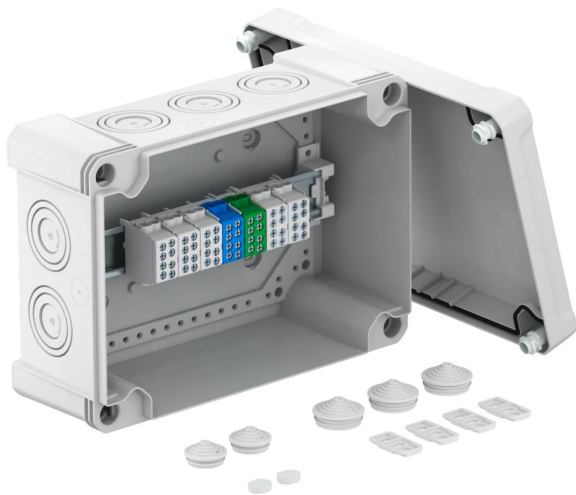

Technical data sheet

Junction box X 25 with main terminal block

Item number: 2005318

Junction box for the connection of cables and lines indoors and in outdoor areas. Rectangular design with knock-out entries. Suitable for wall and ceiling mounting with the option to fasten outside, inside or to mount via the corner domes. Particularly impact resistant with IK09. Cover with quick lock, sealable. Made from halogen-free and UV-resistant materials.

Including multipole main terminal block. Junction box according to EN 60670. Flame-resistant to EN 60695/2/11, test temperature 650 °C. Impact resistance IK09 according to EN 50102. Protection rating IP67 according to EN 60529.

Technical data sheet

Junction box X 25 with main terminal block

Item number: 2005318

Dimensions

Length	286 mm
Width	202 mm
Height	126 mm

Technical data

Expandable	yes
No. of entries	10
Type of entry	Cuttable stepped membrane
Type of housing penetration	Pre-marking
Measured insulation voltage V_i	750 V
Equipment	Without
Cover	Not transparent
Cover fastening	Screwed
Entry from rear	no
Entries	10 x $\varnothing 25/40/50$
Explosion-tested version	no
Flame-resistant	acc. to VDE 0471/DIN 695 Part 2-1, test temperature 650°C
Shape	Rectangular
Fibre-glass reinforced	yes
Halogen-free	yes
Clear internal dimensions	271x187x110 mm
Max. Conductor cross-section	25 mm ²
With screening	no
with lid	yes
Mounting type	Wall/ceiling mounting
Nominal cross-section, max.	25 mm ²
Nominal cross-section, min.	10 mm ²
Nominal voltage	750 V
Sealable	yes
Impact-resistant	yes
Protection rating	IP67
Protection rating IK code	IK09
Permitted temperature range, max.	60 °C
Permitted temperature range, min.	-5 °C
Weatherproof	yes