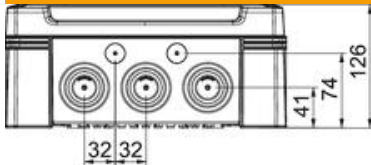

Technical data sheet

Junction box X 25 with main terminal block

Item number: 2005318

Junction box for the connection of cables and lines indoors and in outdoor areas. Rectangular design with knock-out entries. Suitable for wall and ceiling mounting with the option to fasten outside, inside or to mount via the corner domes. Particularly impact resistant with IK09. Cover with quick lock, sealable. Made from halogen-free and UV-resistant materials.

PC Polycarbonate

Master data

Item number	2005318
Type	X25 H25 GNP7 LGR
Description 1	Junction box
Description 2	Main line branch terminal
Manufacturer	OBO
Dimension	286x202x125
Colour	Light grey; RAL 7035
Material	Polycarbonate
Smallest sales unit	1
Unit of quantity	Piece
Weight	140 kg
Weight unit	kg/100 pc.

Technical data sheet

Junction box X 25 with main terminal block

Item number: 2005318

Dimensions

Length	286 mm
Width	202 mm
Height	126 mm

Technical data

Expandable	yes
No. of entries	10
Type of entry	Cuttable stepped membrane
Type of housing penetration	Pre-marking
Measured insulation voltage V_i	750 V
Equipment	Without
Cover	Not transparent
Cover fastening	Screwed
Entry from rear	no
Entries	10 x $\varnothing 25/40/50$
Explosion-tested version	no
Flame-resistant	acc. to VDE 0471/DIN 695 Part 2-1, test temperature 650°C
Shape	Rectangular
Fibre-glass reinforced	yes
Halogen-free	yes
Clear internal dimensions	271x187x110 mm
Max. Conductor cross-section	25 mm ²
With screening	no
with lid	yes
Mounting type	Wall/ceiling mounting
Nominal cross-section, max.	25 mm ²
Nominal cross-section, min.	10 mm ²
Nominal voltage	750 V
Sealable	yes
Impact-resistant	yes
Protection rating	IP67
Protection rating IK code	IK09
Permitted temperature range, max.	60 °C
Permitted temperature range, min.	-5 °C
Weatherproof	yes